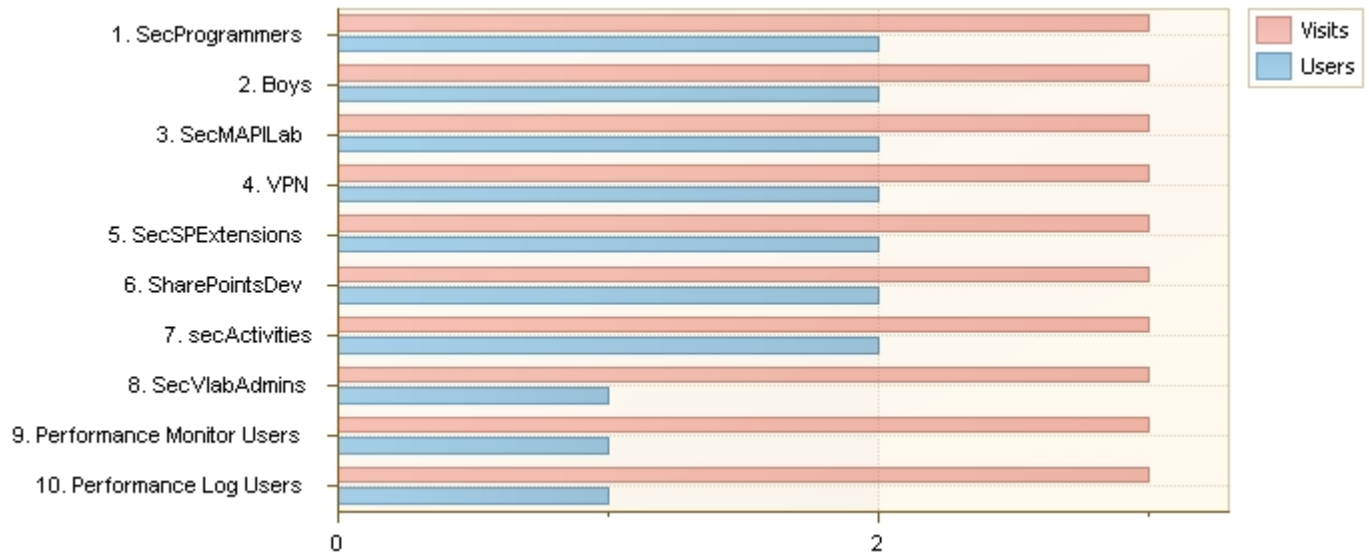

Visits by role

Summary of visits and visitors activity by roles

Current filters:

Date Range

9/28/2011 - 10/28/2011

Role	Visits	Users	Pageviews	Pages per visit	Avg. length of visit
Performance Log Users	3	1	239	79.67	02:09:05
Performance Monitor Users	3	1	239	79.67	02:09:05
SecVlabAdmins	3	1	239	79.67	02:09:05
secActivities	3	2	247	82.33	02:09:31
SharePointsDev	3	2	247	82.33	02:09:31
SecSPEExtensions	3	2	247	82.33	02:09:31
VPN	3	2	247	82.33	02:09:31
SecMAPILab	3	2	247	82.33	02:09:31
Boys	3	2	247	82.33	02:09:31
SecProgrammers	3	2	247	82.33	02:09:31