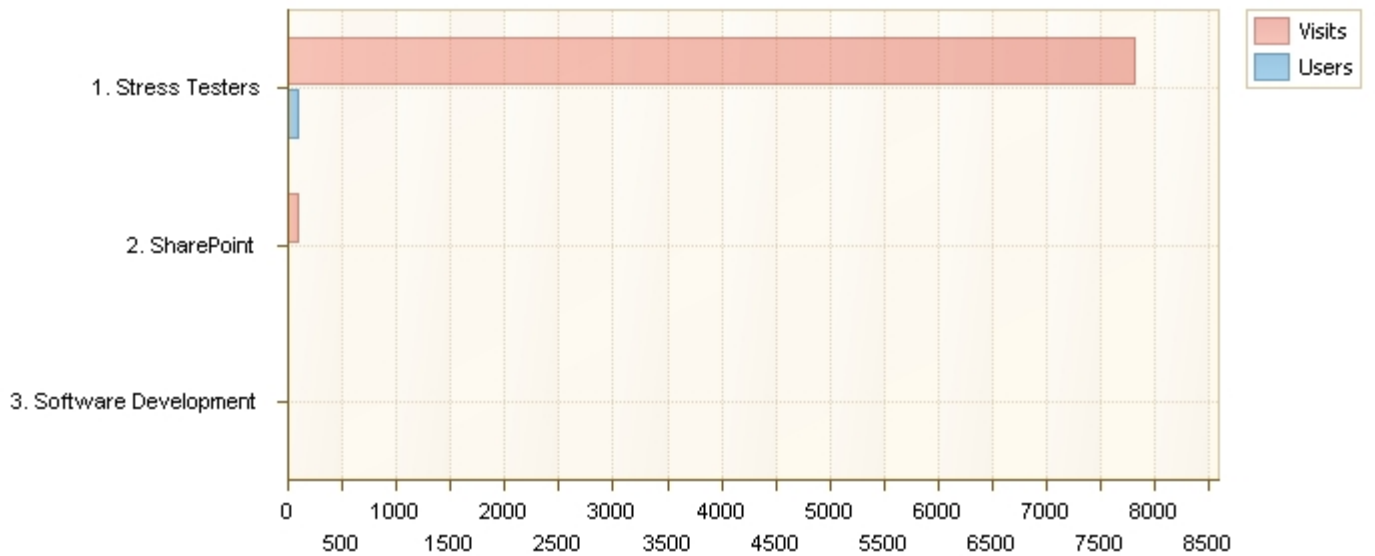

Visits by Active Directory department

Summary of visits and visitors activity by Active Directory departments

Current filters:

Date Range

9/19/2011 - 10/19/2011

Department	Visits	Users	Pageviews	Pages per visit	Avg. length of visit
Stress Testers	7805	100	69513	8.91	00:03:35
SharePoint	92	3	1022	11.11	00:45:08
Software Development	3	2	21	7.00	07:09:58