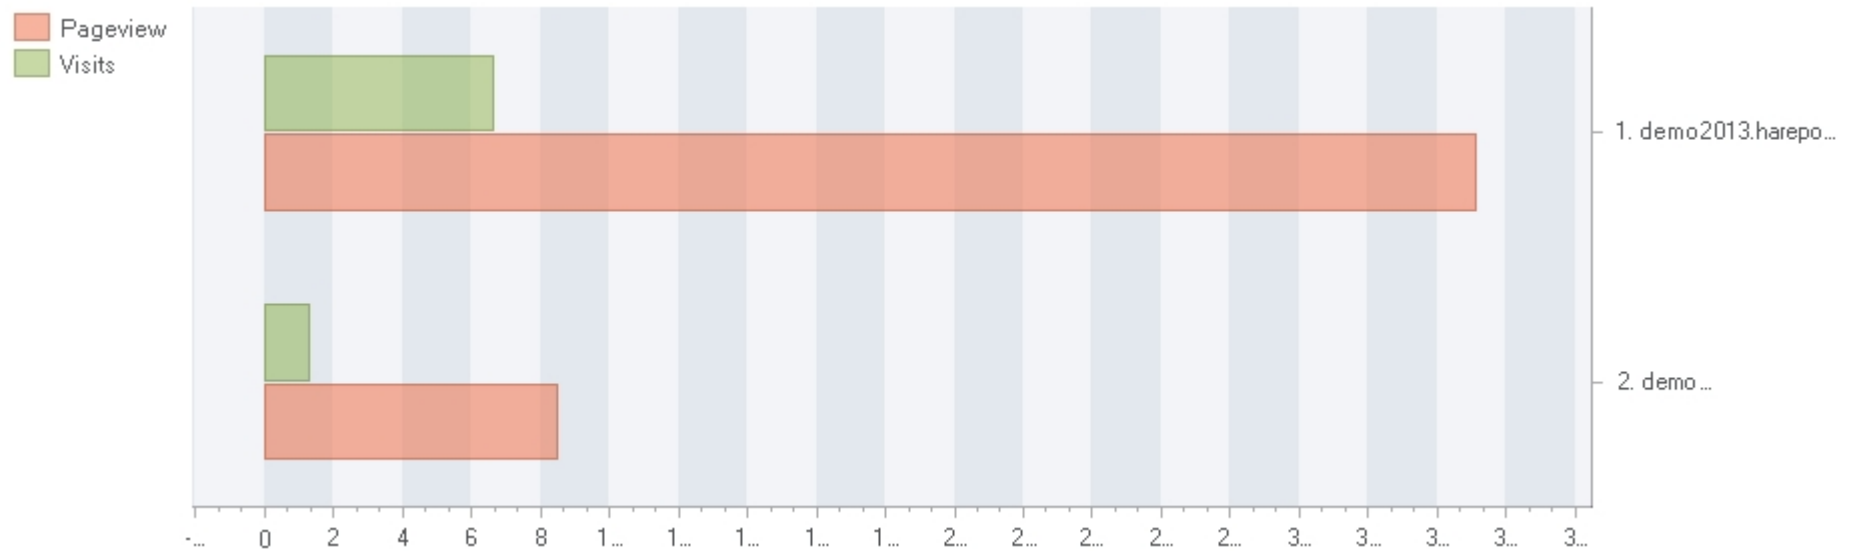

# Traffic sources

Sites which are sources of new visits

Current filters:

Date Range

10/7/2018 - 11/7/2018

Include logons

All logons

| Domain                 | Visits    | Pageviews  | Pages/Visit |
|------------------------|-----------|------------|-------------|
| demo2013.harepoint.com | 66        | 351        | 5.33        |
| demo2013               | 13        | 85         | 5.80        |
|                        | Total: 79 | Total: 436 | Avg.: 5.56  |