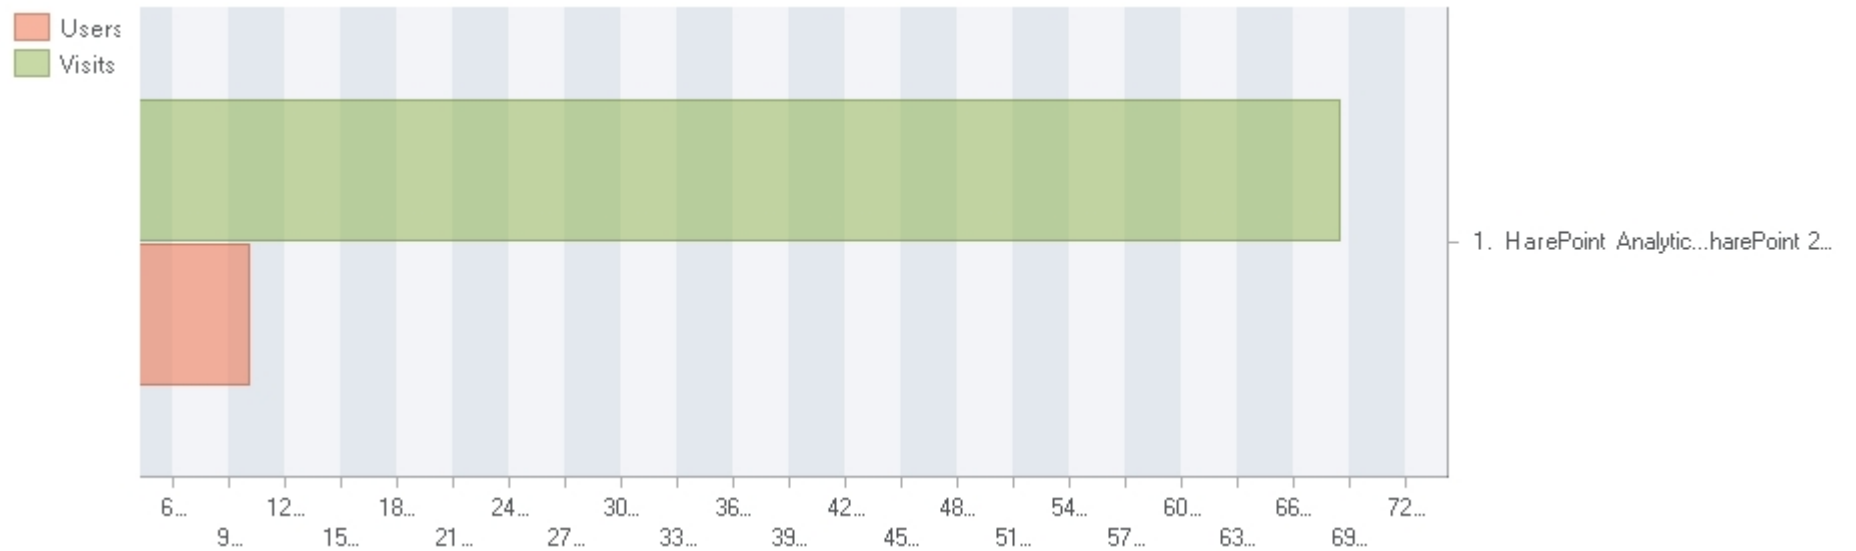

Site summary

Summary by visits and visitor activity on the sites

Current filters:

Date Range 10/7/2018 - 11/7/2018

Include logons All logons

Site	Visits	Users	Pageviews	Pages per visit	Avg. length of visit
HarePoint Analytics for SharePoint 2013 Demo	6847	1013	15800	2.31	00:39:40
	Total: 6847	Total: 1013	Total: 15800		