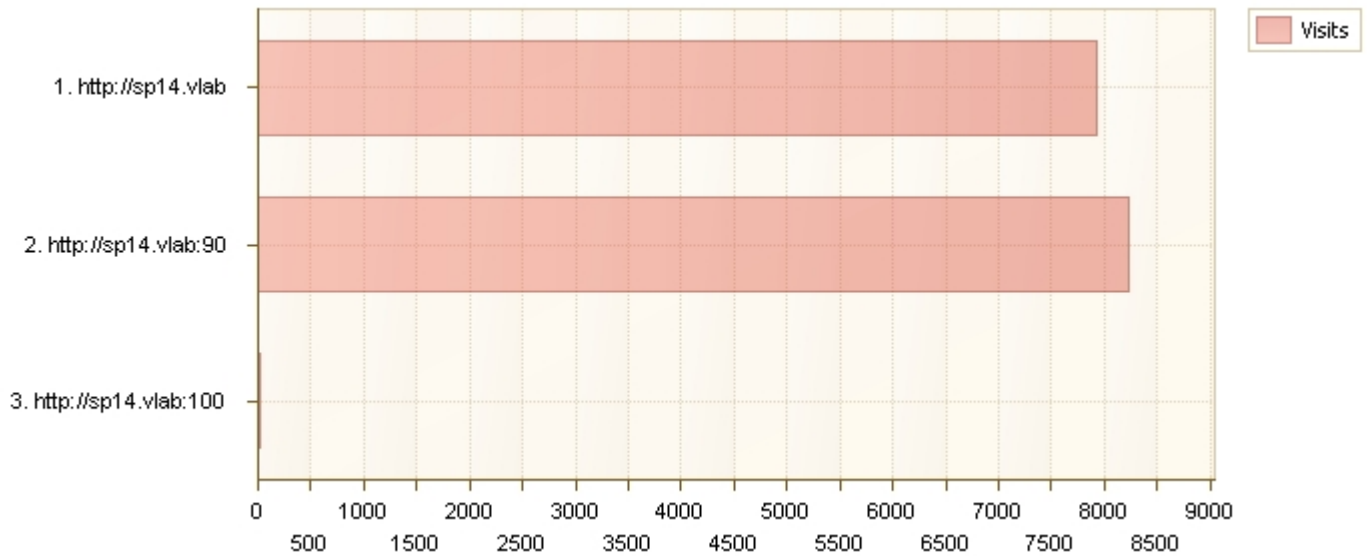

Site collection summary

Summary by the visits and visitors activity of site collections

Current filters:

Date Range

9/18/2011 - 10/18/2011

Site collection url	Visits	Users	Pageviews	Pages per visit	Avg. length of visit
http://sp14.vlab:90	8223	101	129780	15.78	00:03:48
http://sp14.vlab	7937	105	70804	8.92	00:04:14
http://sp14.vlab:100	13	2	67	5.15	00:19:37