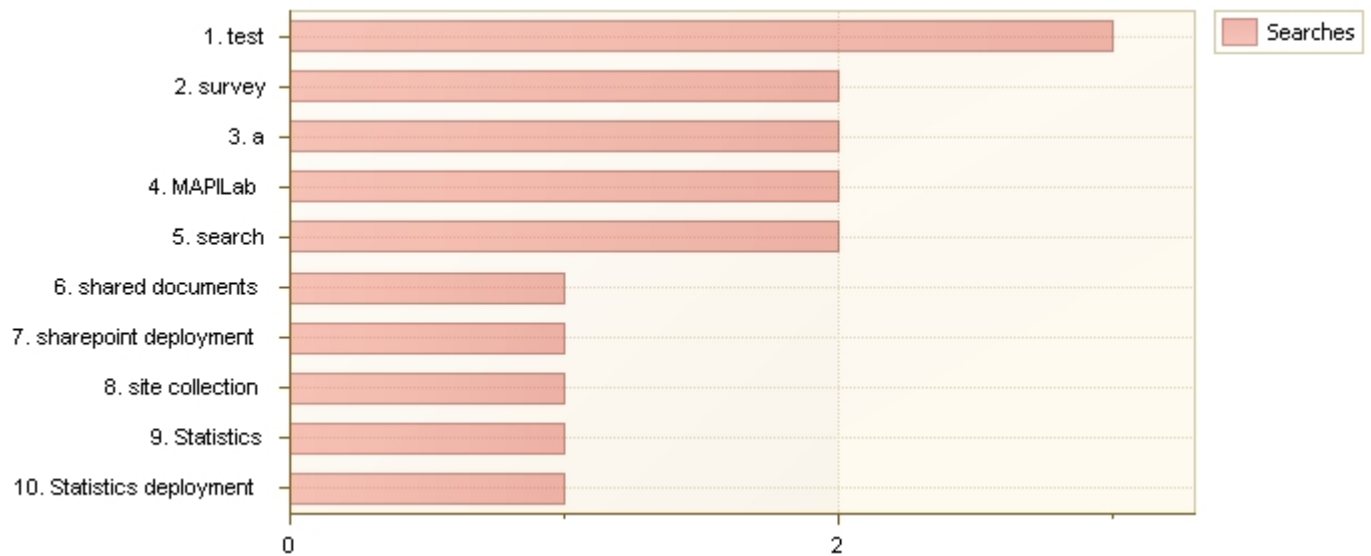

Search keywords

Keywords or phrases, for which users have conducted searches

Current filters:

Date Range 10/7/2010 - 11/7/2011
 Avg. number of found results >1

Search keyword	Searches	Avg. number of found results
test	3	10.00
search	2	55.00
MAPILab	2	2,560.00
a	2	247.00
survey	2	8.00
weekend	1	15.00
ListViewByQuery	1	2.00
lists	1	88.00
list	1	256.00
links	1	8.00
installation	1	11.00
i	1	70.00
e	1	5.00
documents	1	57.00
Demo portal	1	11.00
CUstom search	1	2.00
custom	1	128.00
content database	1	5.00

broken	1	3.00
1<>1-	1	14.00
Upload	1	29.00
S	1	5.00
reports	1	8.00
Statistics deployment	1	24.00
Statistics	1	2,560.00
site collection	1	35.00
sharepoint deployment	1	26.00
shared documents	1	6.00
Total: 34		Avg.: 223.14