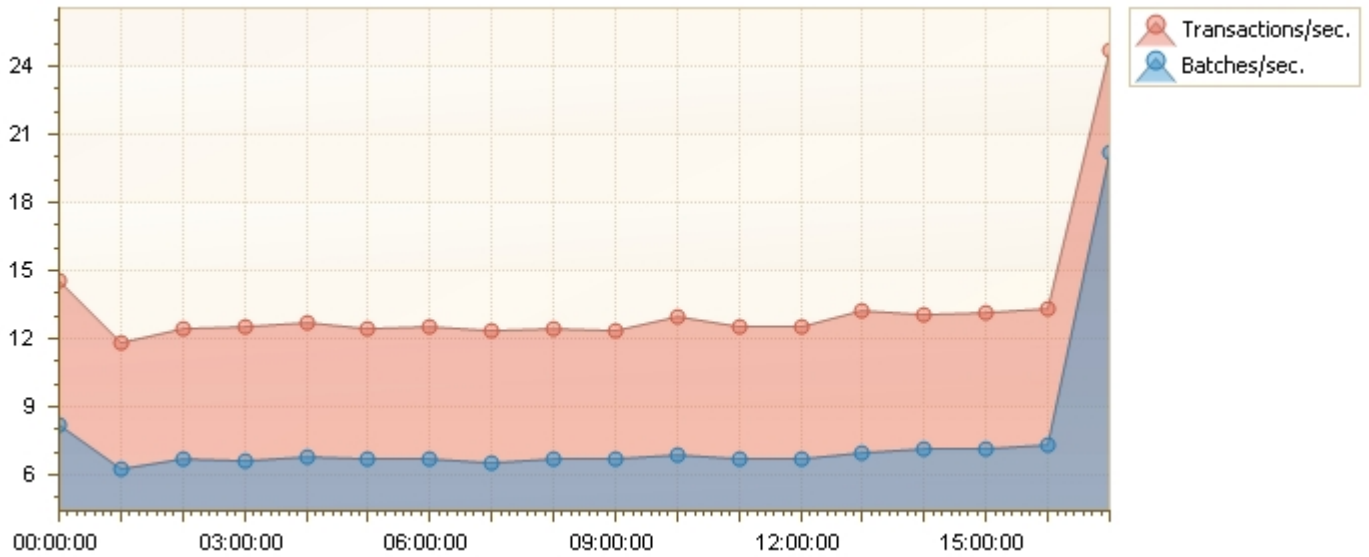

SQL usage

Summary SQL usage on the SharePoint farm

Current filters:

Date Range 11/7/2011
 Average parameter 60 minutes

Time	Batches/sec.	Transactions/sec.	Lock waits/sec.	Deadlocks/sec.
17:00:00	20.22	24.71	0.01	0.00
16:00:00	7.31	13.28	0.00	0.00
15:00:00	7.14	13.12	0.00	0.00
14:00:00	7.12	13.08	0.00	0.00
13:00:00	7.00	13.22	0.00	0.00
12:00:00	6.68	12.48	0.00	0.00
11:00:00	6.70	12.50	0.00	0.00
10:00:00	6.84	12.93	0.00	0.00
09:00:00	6.66	12.37	0.00	0.00
08:00:00	6.70	12.47	0.00	0.00
07:00:00	6.56	12.35	0.00	0.00
06:00:00	6.69	12.56	0.00	0.00
05:00:00	6.70	12.41	0.00	0.00
04:00:00	6.75	12.73	0.00	0.00
03:00:00	6.64	12.55	0.00	0.00
02:00:00	6.69	12.47	0.00	0.00
01:00:00	6.25	11.79	0.00	0.00
00:00:00	8.18	14.53	0.00	0.00

Total: 13

Total: 241.55

Total: 0.01

Total: 0.00