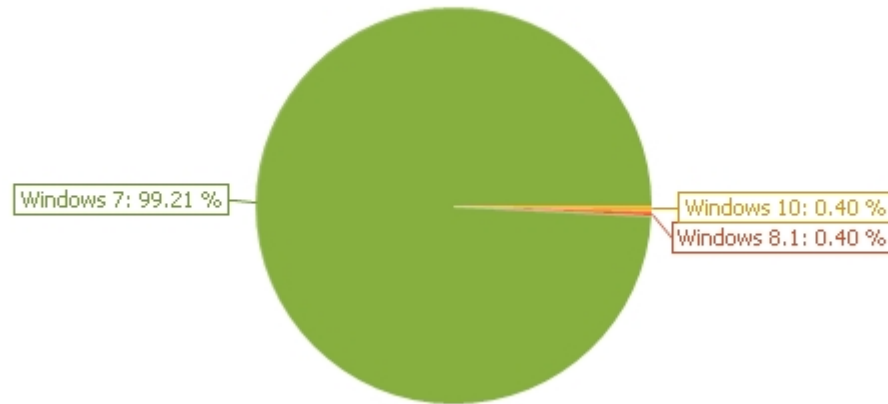

Platforms

What operating systems are used by visitors to the site.

Current filters:

Date Range

11/13/2018 - 11/13/2018

Include logons

All logons

Visits

Platform	Visits	Visits rate
Windows 7	250	99.21 %
Windows 10	1	0.40 %
Windows 8.1	1	0.40 %
Total: 252		