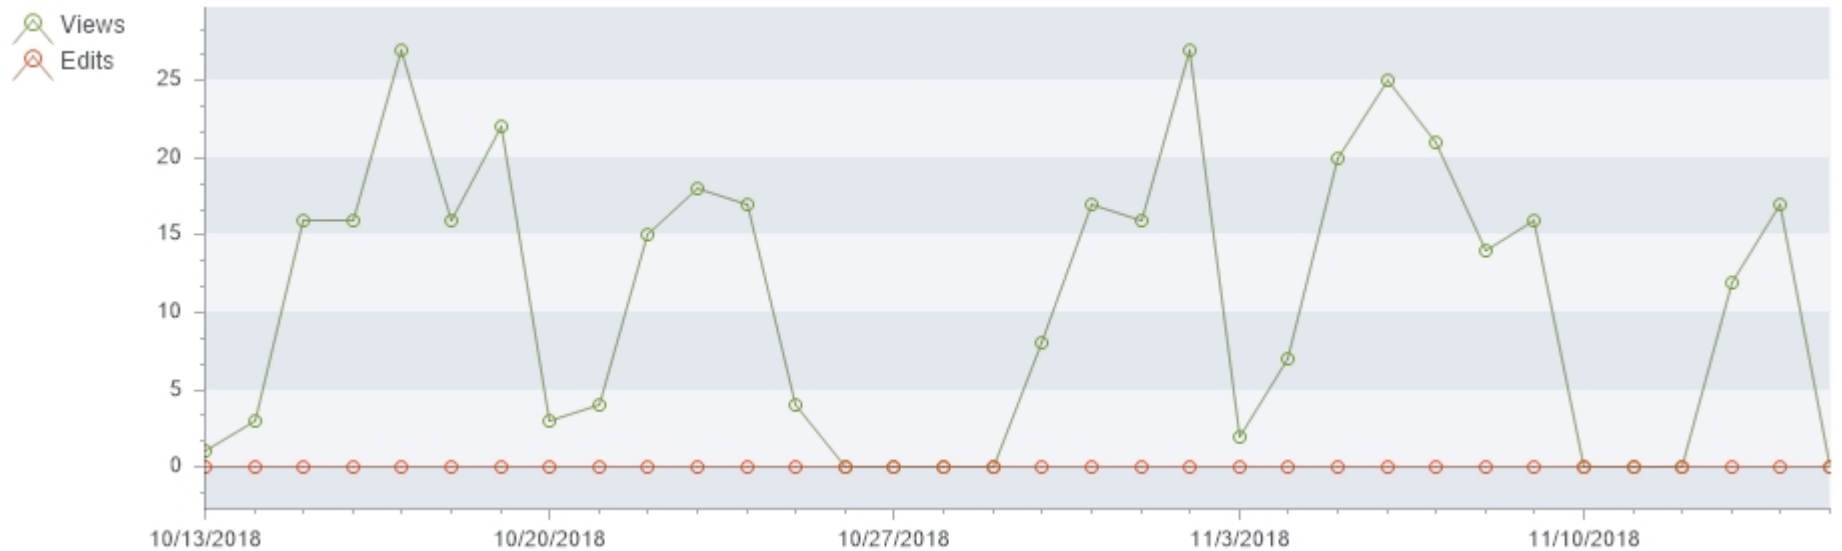

List items usage overview

General information about daily work with list items

Current filters:

Date Range

10/13/2018 - 11/15/2018

Include logons

All logons

Date	Views	Edits	Created	Deleted
11/15/2018	0	0	0	0
11/14/2018	17	0	0	0
11/13/2018	12	0	0	0
11/12/2018	0	0	0	0
11/11/2018	0	0	0	0

11/10/2018	0	0	0	0
11/9/2018	16	0	0	0
11/8/2018	14	0	0	0
11/7/2018	21	0	0	0
11/6/2018	25	0	0	0
11/5/2018	20	0	0	0
11/4/2018	7	0	0	0
11/3/2018	2	0	0	0
11/2/2018	27	0	0	0
11/1/2018	16	0	0	0
10/31/2018	17	0	0	0
10/30/2018	8	0	0	0
10/29/2018	0	0	0	0
10/28/2018	0	0	0	0
10/27/2018	0	0	0	0
10/26/2018	0	0	0	0
10/25/2018	4	0	0	0
10/24/2018	17	0	0	0
10/23/2018	18	0	0	0
10/22/2018	15	0	0	0
10/21/2018	4	0	0	0
10/20/2018	3	0	0	0
10/19/2018	22	0	0	0
10/18/2018	16	0	0	0
10/17/2018	27	0	0	0
10/16/2018	16	0	0	0
10/15/2018	16	0	0	0
10/14/2018	3	0	0	0