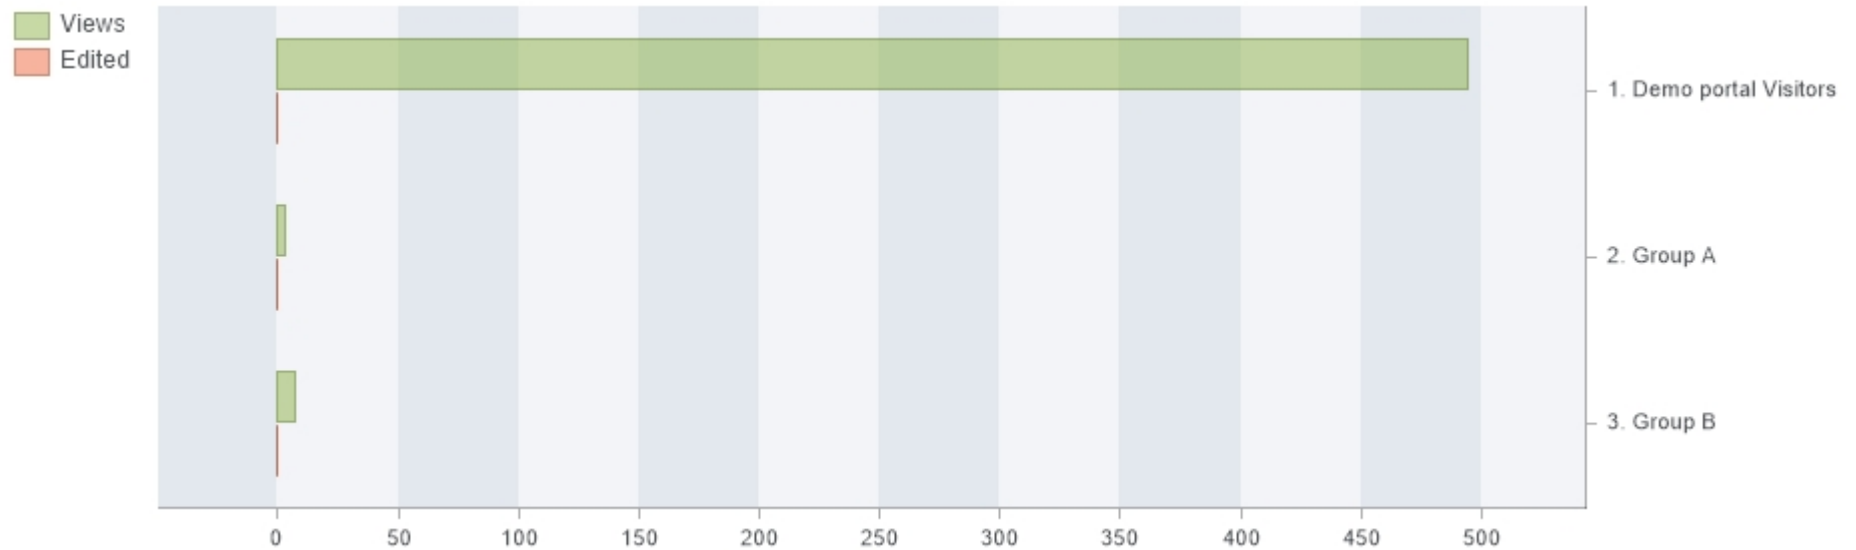

# List items by SharePoint groups

List items usage by users of SharePoint groups

Current filters:

Date Range

10/3/2018 - 11/15/2018

Group name	Views	Edited	Created	Deleted
Group B	7	0	0	0
Group A	3	0	0	0
Demo portal Visitors	494	0	0	0
Total: 504		Total: 0	Total: 0	Total: 0