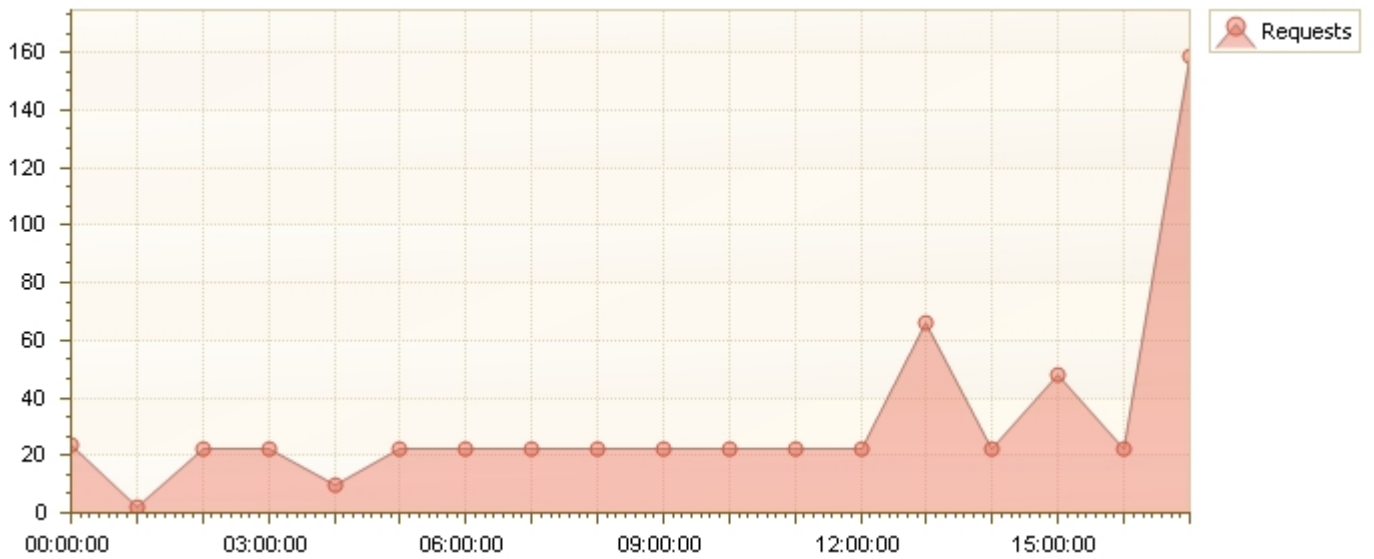

IIS usage

Summary IIS usage on the SharePoint farm

Current filters:

Date Range 11/7/2011
 Average parameter 60 minutes

Time	Requests	Requests queued	Requests rejected	Avg. request wait time, ms.	Avg request execution time, ms.
17:00:00	159	0	0	0.00	704.00
16:00:00	22	0	0	1.00	32.00
15:00:00	48	0	0	2.00	37.00
14:00:00	22	0	0	0.00	24.00
13:00:00	66	0	0	0.00	695.00
12:00:00	22	0	0	0.00	11.00
11:00:00	22	0	0	0.00	20.00
10:00:00	22	0	0	0.00	27.00
09:00:00	22	0	0	0.00	13.00
08:00:00	22	0	0	0.00	11.00
07:00:00	22	0	0	0.00	23.00
06:00:00	22	0	0	0.00	9.00
05:00:00	22	0	0	0.00	23.00
04:00:00	10	0	0	0.00	37.00
03:00:00	22	0	0	0.00	35.00
02:00:00	22	0	0	0.00	23.00
01:00:00	2	0	0	0.00	19.00
00:00:00	24	0	0	0.00	11.00

Tot	Total:	Total: 0	Avg.: 0.17	Avg.: 97.44
-----	--------	----------	------------	-------------