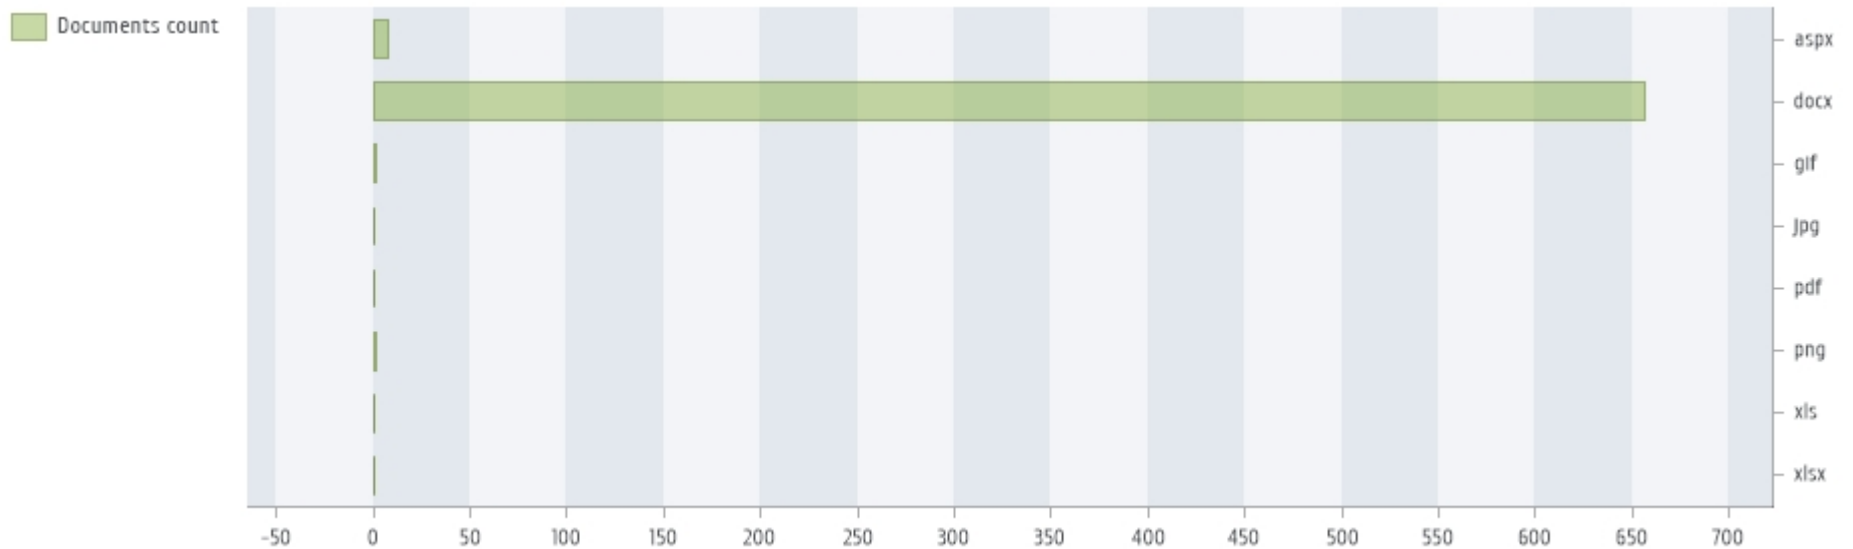

# Documents size by type

Summary of amount and size distribution by document type.

Current filters:

Document type	Documents count	Documents size, Mb
docx	657	10.79
aspx	8	0.03
png	2	0.21
gif	2	0.02
xlsx	1	0.01
xls	1	0.11