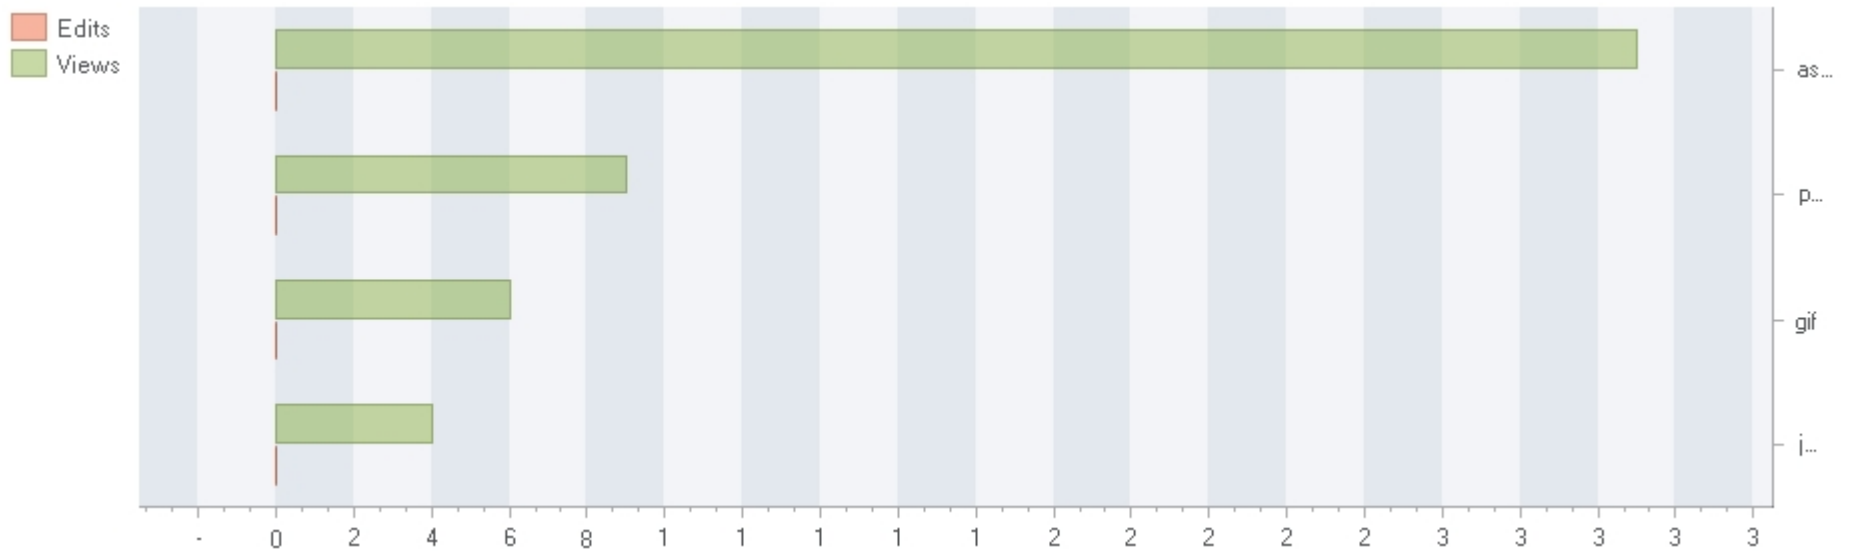

Documents by type

Statistics on types of documents

Current filters:

Date Range 11/6/2018 - 11/7/2018

Include logons All logons

Document type	Views	Edits	Created	Deleted
aspx	35	0	0	0
png	9	0	0	0
gif	6	0	0	0
jpg	4	0	0	0