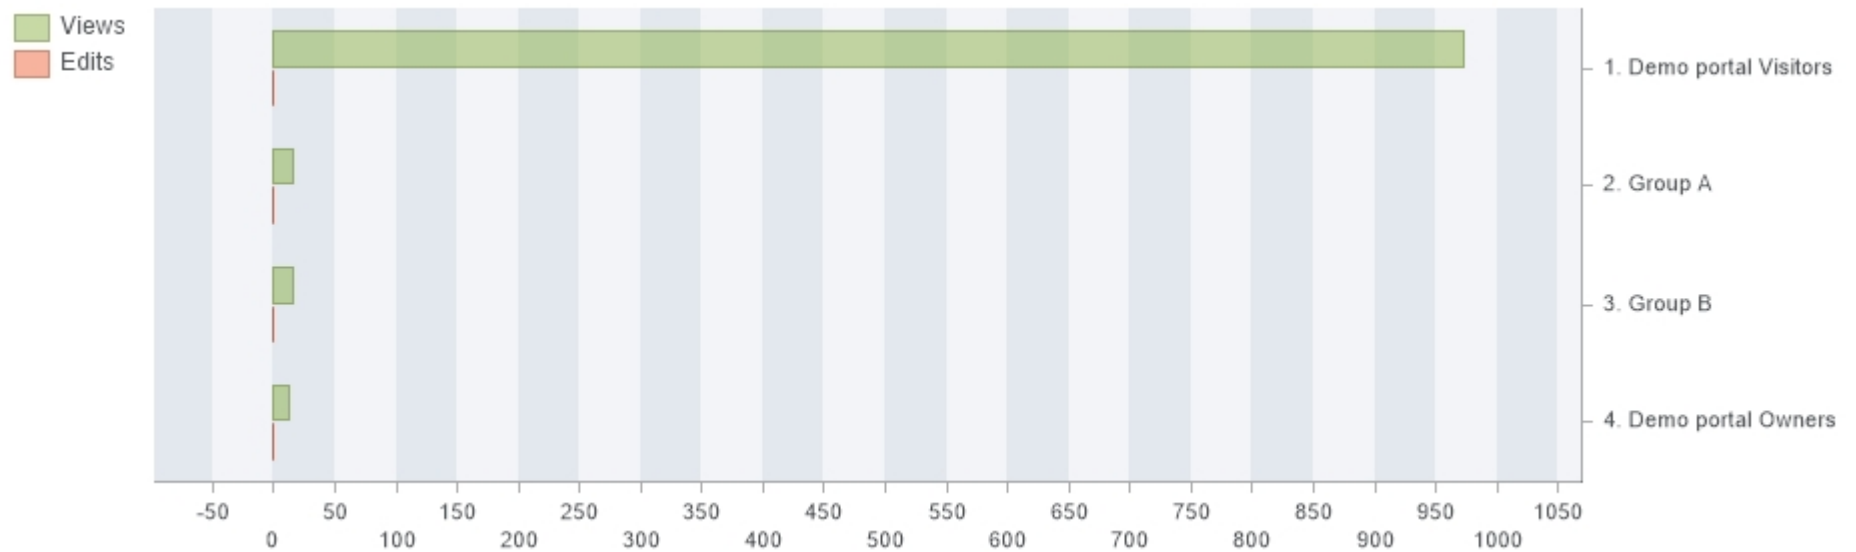

Documents by SharePoint groups

Documents usage by users of SharePoint groups

Current filters:

Date Range

10/13/2018 - 11/15/2018

Group name	Views	Edits	Created	Deleted
Demo portal Visitors	972	0	0	0
Group A	16	0	0	0
Group B	15	0	0	0
Demo portal Owners	13	0	0	0
	Total: 1016	Total: 0	Total: 0	Total: 0