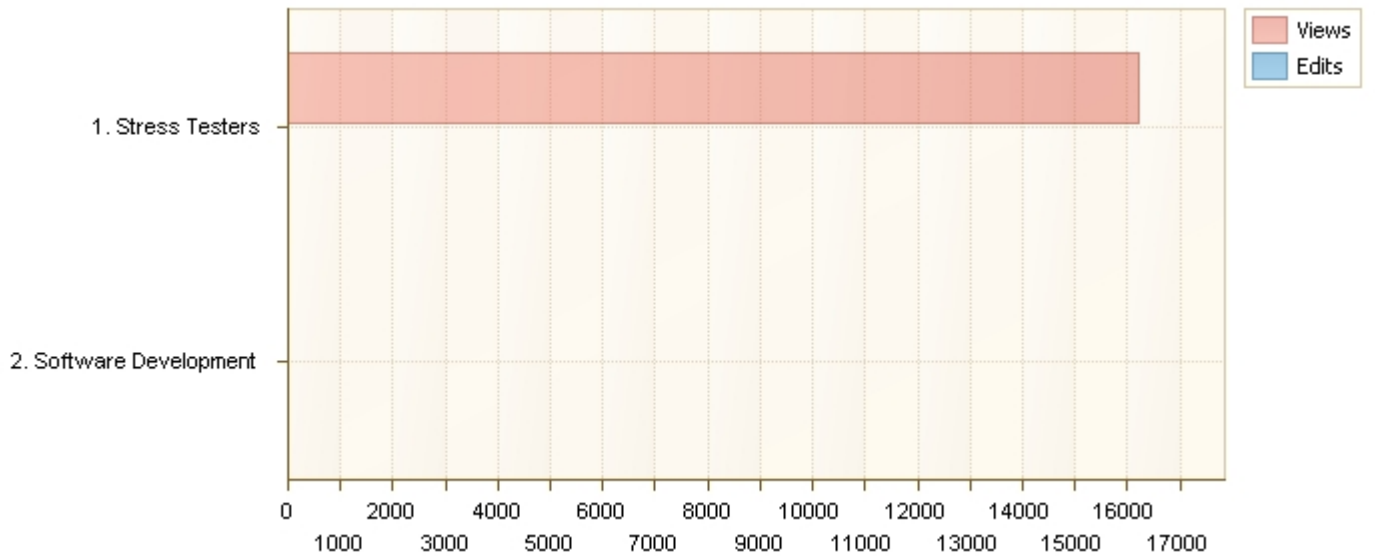

Documents by SharePoint departments

Use of documents by SharePoint departments

Current filters:

Date Range

10/2/2011 - 11/2/2011

Department	Views	Edits	Created	Deleted
Stress Testers	16233	0	0	0
Software Development	8	0	0	0
	Total: 16241	Total: 0	Total: 0	Total: 0