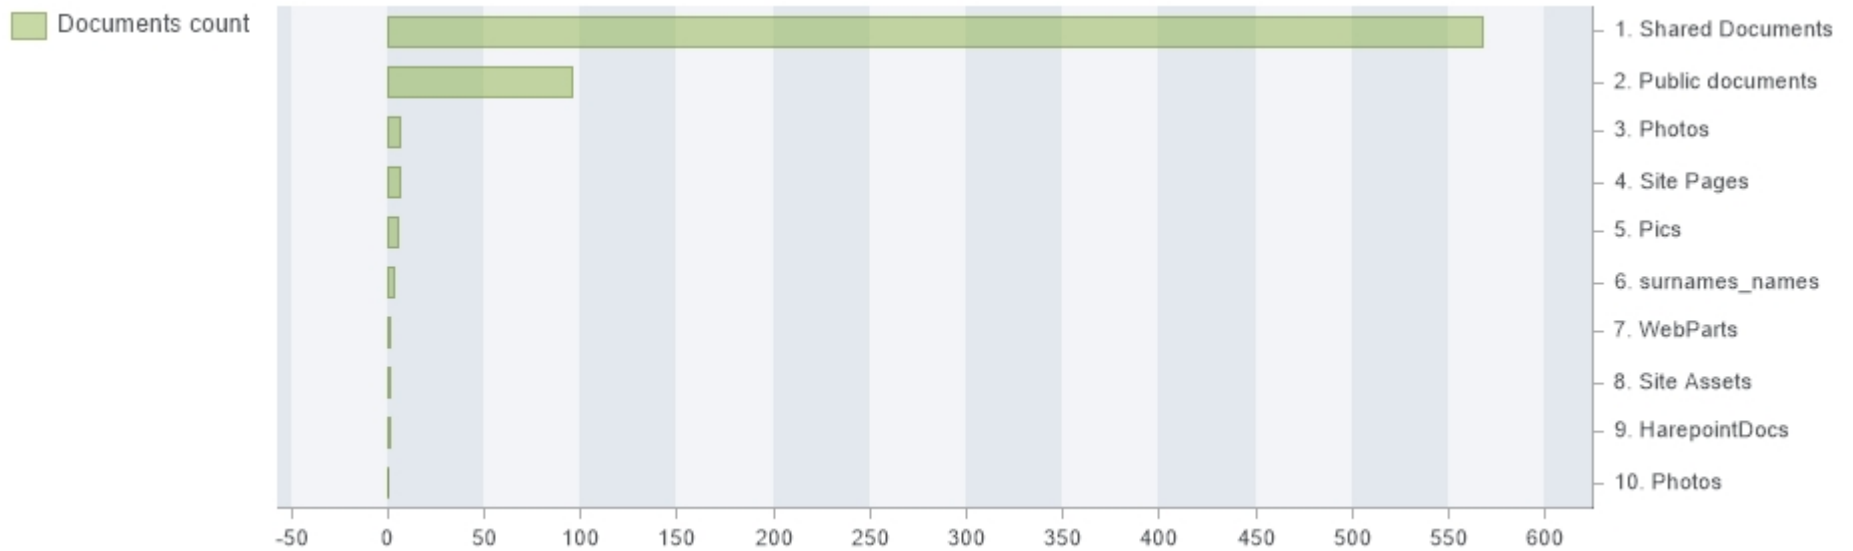

Document libraries summary

Summary by the number and size of documents

Current filters:

Date Range

10/15/2018 - 11/15/2018

Document library	Documents count	Documents size, Mb
Shared Documents	568	9.38
Public documents	96	1.51
Photos	7	9.96
Site Pages	6	0.14
Pics	5	0.27
surnames_names	3	0.12
HarepointDocs	1	0.15

Site Assets	1	0
WebParts	1	0
Photos	0	0
Photos	0	0
Style Library	0	0
Convert InfoPath	0	0
Photos	0	0
Total: 688		Total: 21.53