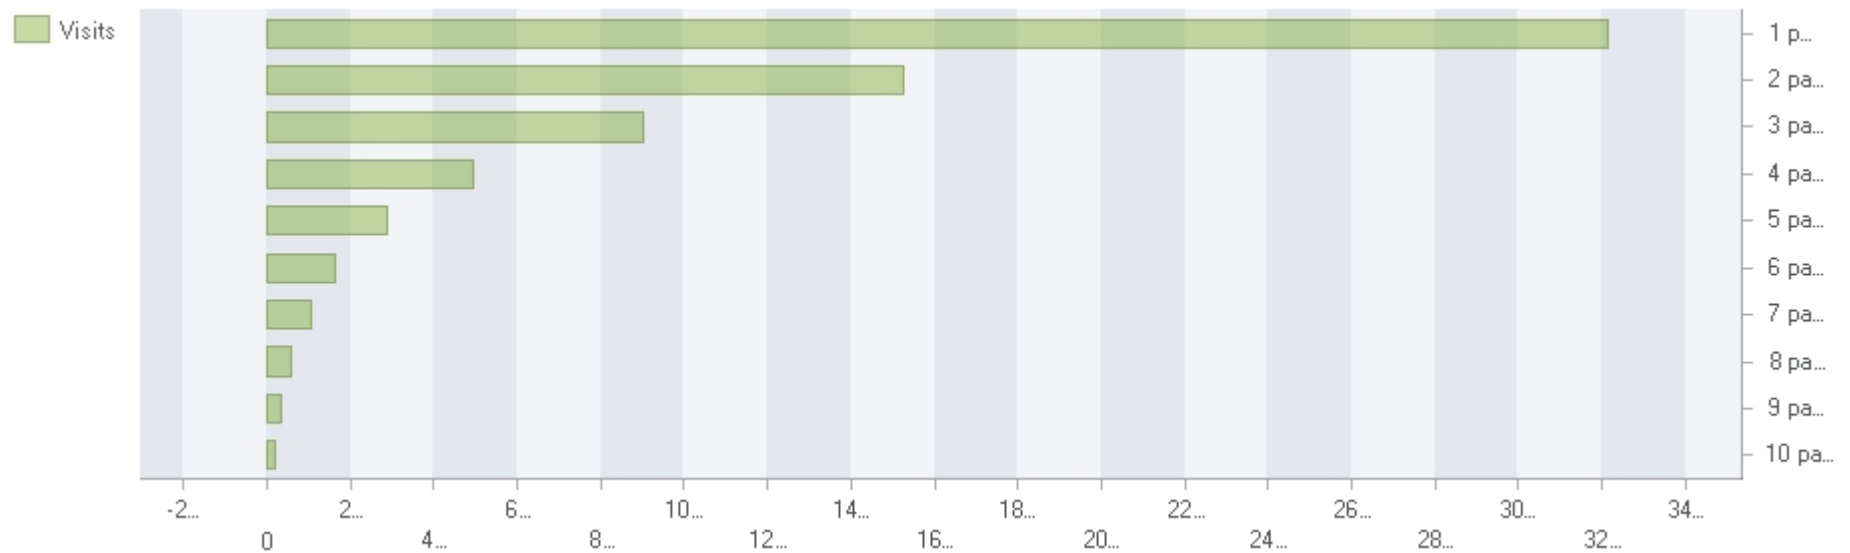

Depth of visits

Quantity of viewed pages per visit

Current filters:

Date Range

10/7/2018 - 11/7/2018

Include logons

All logons

Depth of visits	Visits	Percentage of all visits
1 page	3215	46.95 %
2 pages	1523	22.24 %
3 pages	902	13.17 %
4 pages	495	7.23 %

5 pages	288	4.21 %
6 pages	162	2.37 %
7 pages	106	1.55 %
8 pages	59	0.86 %
9 pages	36	0.53 %
10 pages	18	0.26 %
over 10 pages	43	0.63 %
Total: 6847		