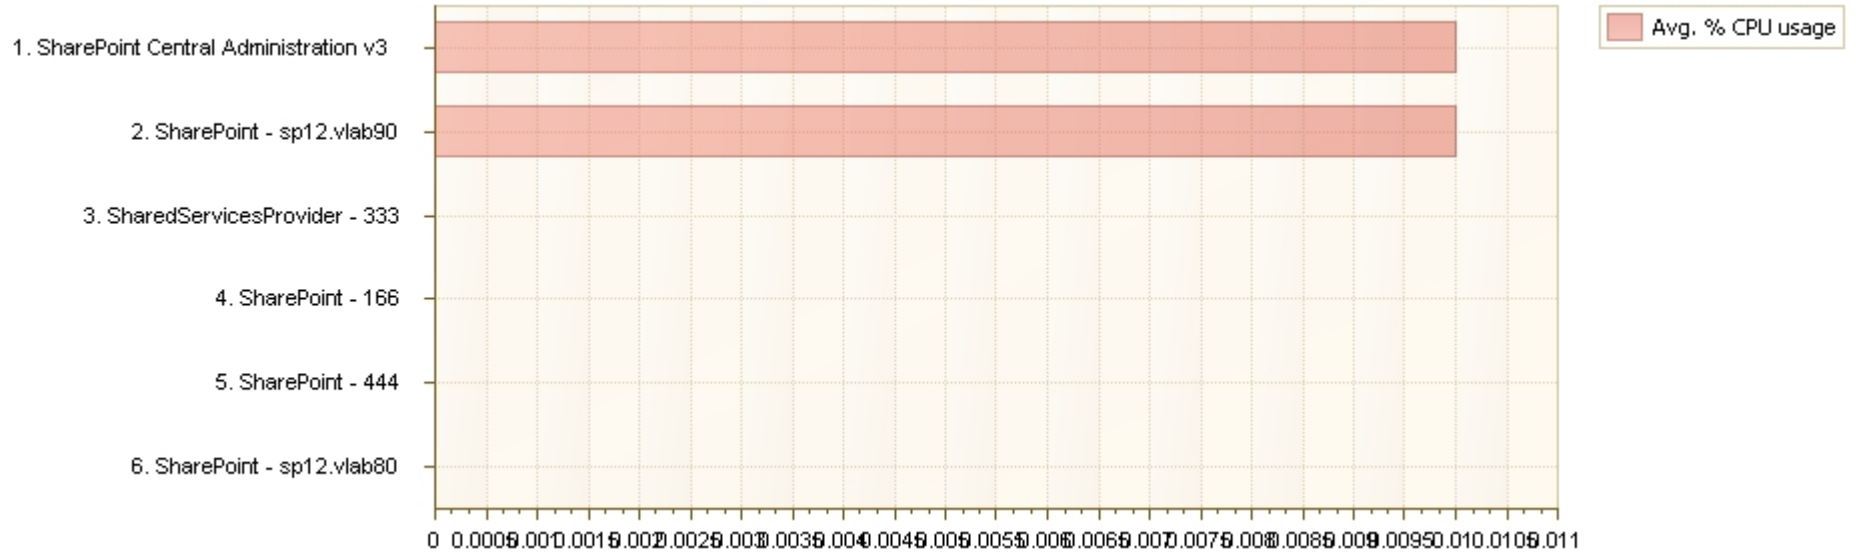

Application pools summary

Summary CPU and memory usage by the application pools

Current filters:

Date Range

10/7/2011 - 11/7/2011

Web application name	Avg. % CPU usage	Avg. % Memory usage
SharePoint - sp12.vlab90	0.01 %	2.40 %
SharePoint Central Administration v3	0.01 %	7.32 %
SharePoint - sp12.vlab80	0.00 %	1.87 %
SharePoint - 444	0.00 %	0.00 %
SharePoint - 166	0.00 %	0.00 %
SharedServiceProvider - 333	0.00 %	0.00 %
Avg.: 0.00 %		Avg.: 1.93 %