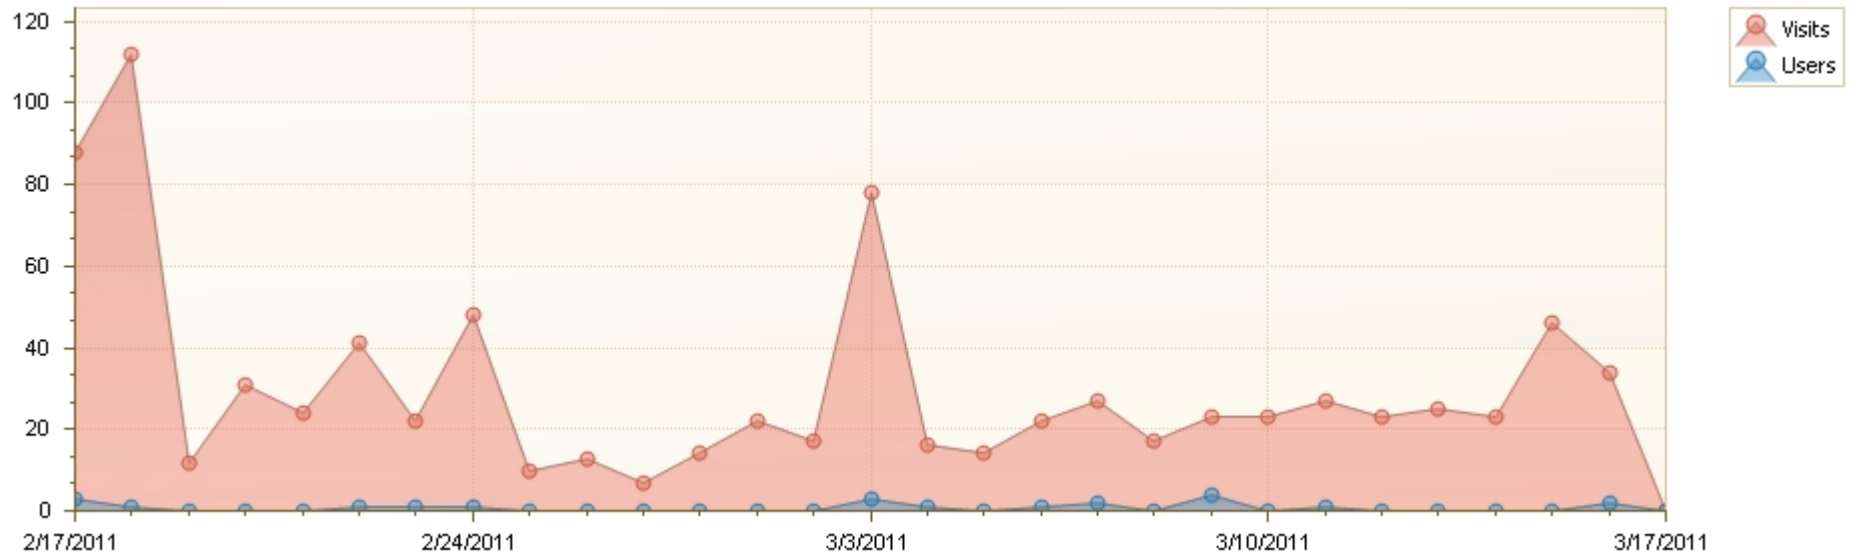

Visits trend

This report shows the dynamics of visits

Date	Visits	Users	Pageviews	Pages per visit	Avg. length of visit
3/17/2011	0	0	0	0.00	00:00:00
3/16/2011	34	2	61	1.79	00:00:15
3/15/2011	46	0	58	1.26	00:04:45
3/14/2011	23	0	192	8.35	00:01:00
3/13/2011	25	0	25	1.00	00:00:00
3/12/2011	23	0	23	1.00	00:00:00
3/11/2011	27	1	36	1.33	00:00:29
3/10/2011	23	0	25	1.09	00:00:02
3/9/2011	23	4	52	2.26	00:00:25
3/8/2011	17	0	20	1.18	00:00:02

3/7/2011	27	2	187	6.93	00:04:47
3/6/2011	22	1	50	2.27	00:00:17
3/5/2011	14	0	14	1.00	00:00:00
3/4/2011	16	1	23	1.44	00:00:07
3/3/2011	78	3	129	1.65	01:50:33
3/2/2011	17	0	17	1.00	00:00:00
3/1/2011	22	0	24	1.09	00:00:02
2/28/2011	14	0	31	2.21	01:43:17
2/27/2011	7	0	7	1.00	00:00:00
2/26/2011	13	0	13	1.00	00:00:00
2/25/2011	10	0	13	1.30	00:00:02
2/24/2011	48	1	98	2.04	00:00:09
2/23/2011	22	1	38	1.73	00:04:06
2/22/2011	41	1	59	1.44	00:00:10
2/21/2011	24	0	30	1.25	00:06:18
2/20/2011	31	0	31	1.00	00:00:00
2/19/2011	12	0	12	1.00	00:00:00
2/18/2011	112	1	125	1.12	02:02:25
2/17/2011	88	3	163	1.85	00:34:13
Total: 8 Total: 2 Total: 1556			Avg.: 1.78		Avg.: 00:13:33