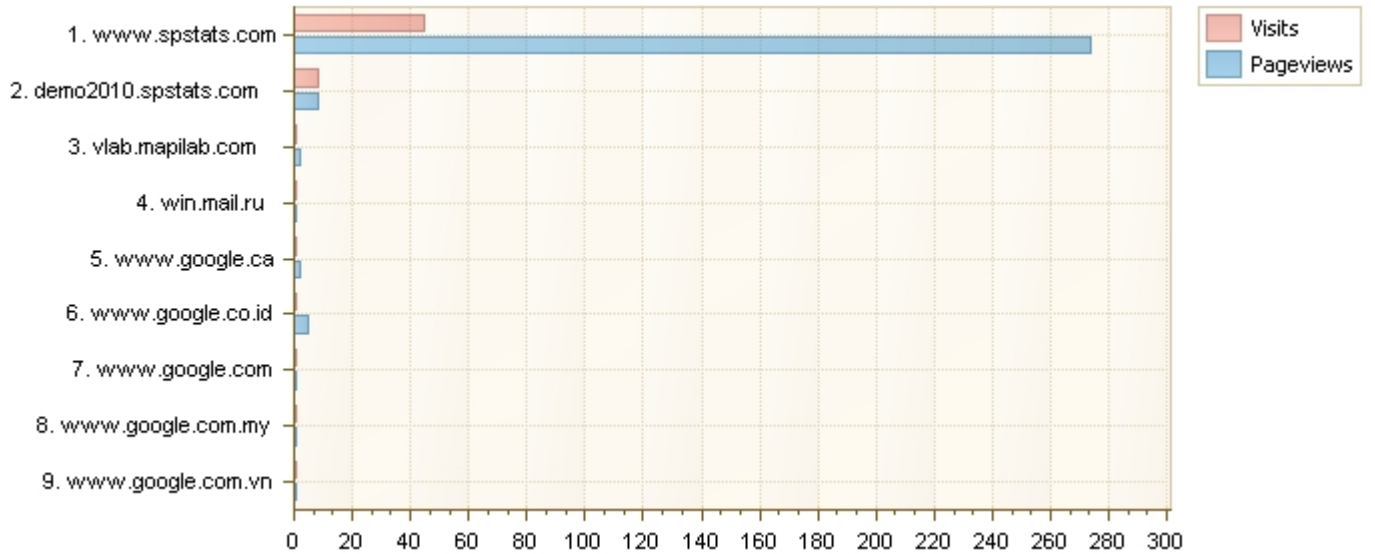

Traffic sources

Sites which are sources of new visits

Domain	Visits	Pageviews	Pages/Visit
www.spstats.com	45	274	3.90
demo2010.spstats.com	8	8	1.00
www.google.com.vn	1	1	1.00
www.google.com.my	1	1	1.00
www.google.com	1	1	1.00
www.google.co.id	1	5	5.00
www.google.ca	1	2	2.00
win.mail.ru	1	1	1.00
vlab.mapilab.com	1	2	2.00
Total: 60		Total: 295	Avg.: 1.99