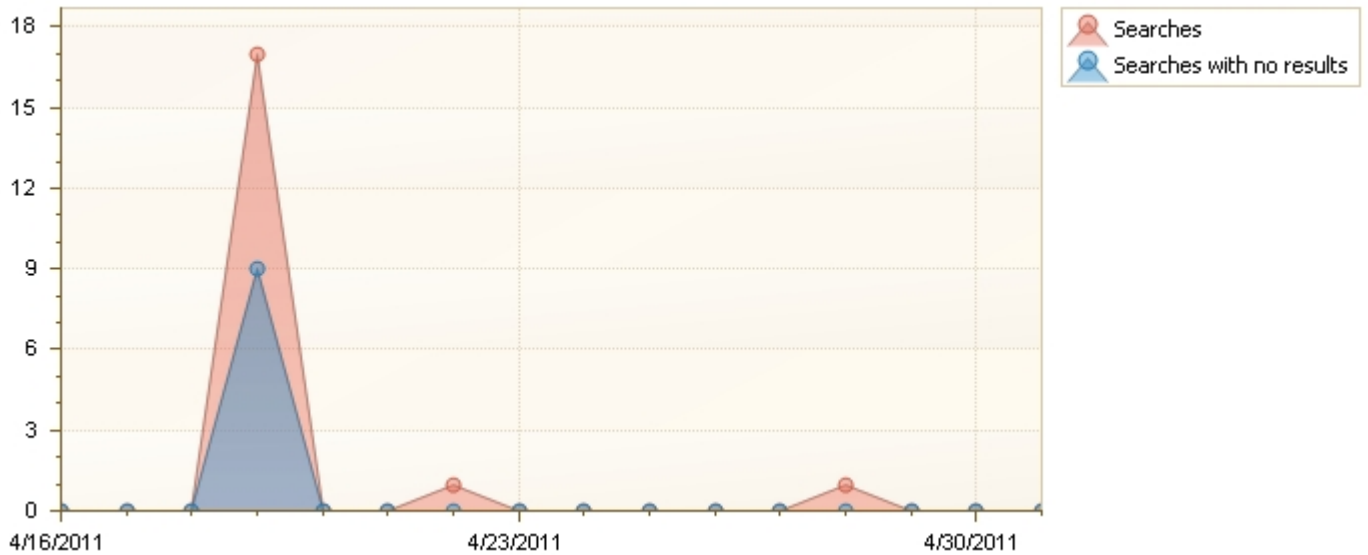

Search overview

Dynamics of search usage

Current filters:

Date Range 4/16/2011 - 5/1/2011
 Include logons All logons

Date	Searches	Searches with no results	Clicks on search results	Advanced searches	Searches per users
5/1/2011	0	0	0	0	0.00
4/30/2011	0	0	0	0	0.00
4/29/2011	0	0	0	0	0.00
4/28/2011	1	0	1	0	1.00
4/27/2011	0	0	0	0	0.00
4/26/2011	0	0	0	0	0.00
4/25/2011	0	0	0	0	0.00
4/24/2011	0	0	0	0	0.00
4/23/2011	0	0	0	0	0.00
4/22/2011	1	0	1	0	1.00
4/21/2011	0	0	0	0	0.00
4/20/2011	0	0	0	0	0.00
4/19/2011	17	9	6	0	8.50
4/18/2011	0	0	0	0	0.00
4/17/2011	0	0	0	0	0.00
4/16/2011	0	0	0	0	0.00
Tot	Total: 9	Total: 8	Total: 0	Total: 0	Avg.: 0.66