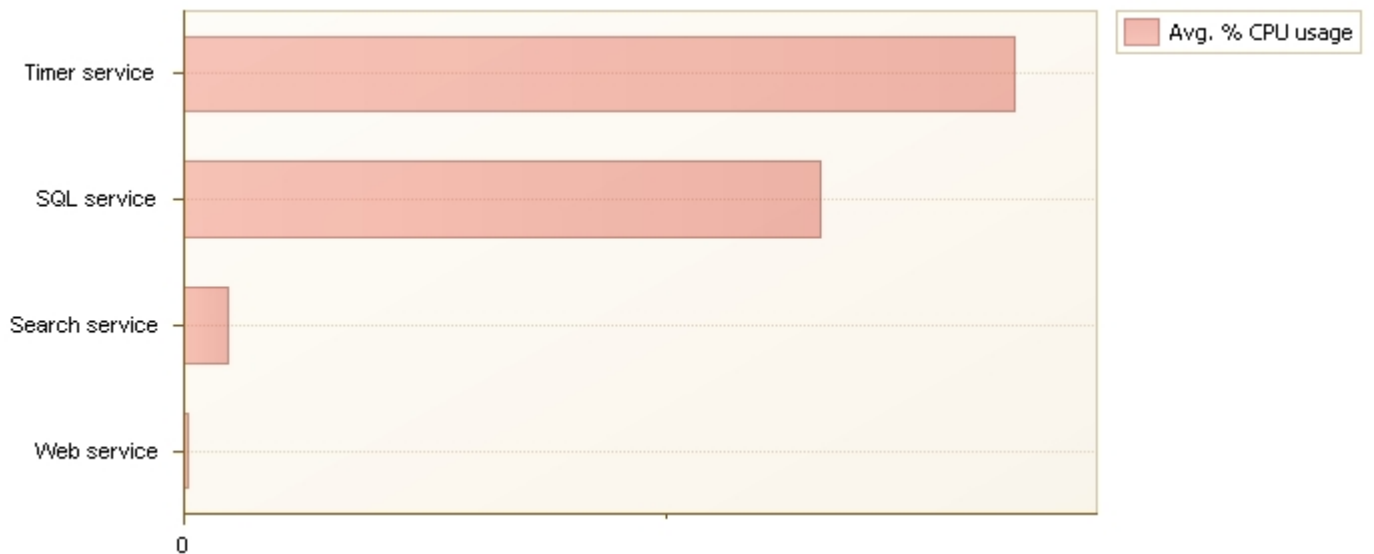

# Processes summary

Summary CPU and memory usage by the processes

Current filters:

Date Range

10/7/2011 - 11/7/2011

Process	Avg. % CPU usage	Avg. % Memory usage
Timer service	1.72 %	12.46 %
SQL service	1.32 %	44.11 %
Search service	0.09 %	0.47 %
Web service	0.01 %	5.74 %
Avg.: 0.79 %		Avg.: 15.70 %