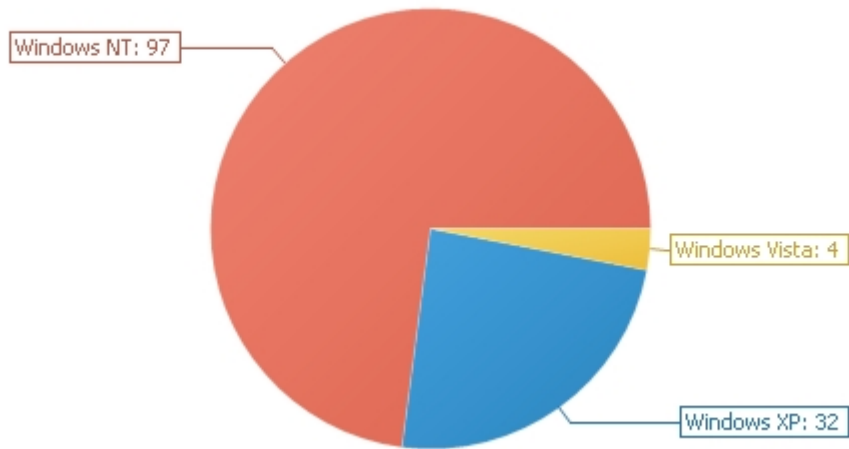

# Platforms

*What operating systems are used by visitors to the site.*

Visits

Platform	Visits	Visits rate
Windows NT	97	72.93 %
Windows XP	32	24.06 %
Windows Vista	4	3.01 %
Total: 133		