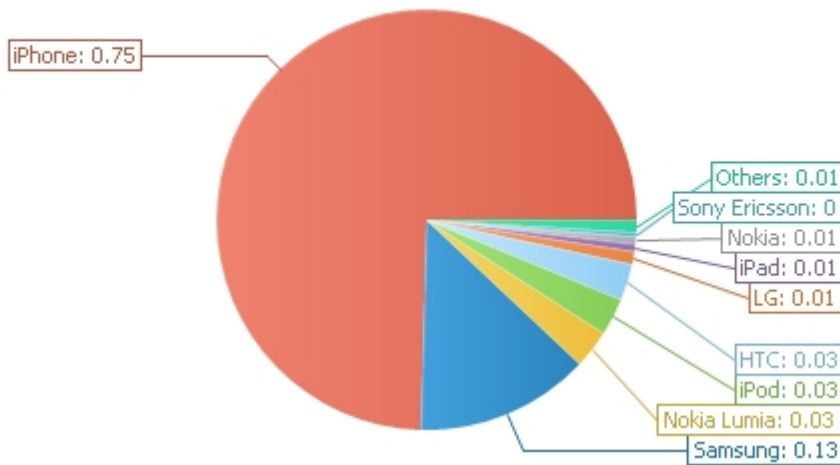

Mobile Devices

List of mobile devices and number of visits by device

Current filters:

Date Range
Include logons

3/3/2013 - 4/3/2013
All logons

Visits

Device name	Visits	Visits rate
iPhone	1061	74.56 %
Samsung	191	13.42 %
Nokia Lumia	42	2.95 %
iPod	41	2.88 %
HTC	40	2.81 %
LG	14	0.98 %
Nokia	8	0.56 %
iPad	8	0.56 %
Sony Ericsson	5	0.35 %
BlackBerry	4	0.28 %
Huawei	4	0.28 %
Kindle	2	0.14 %
Motorola	2	0.14 %
Acer	1	0.07 %