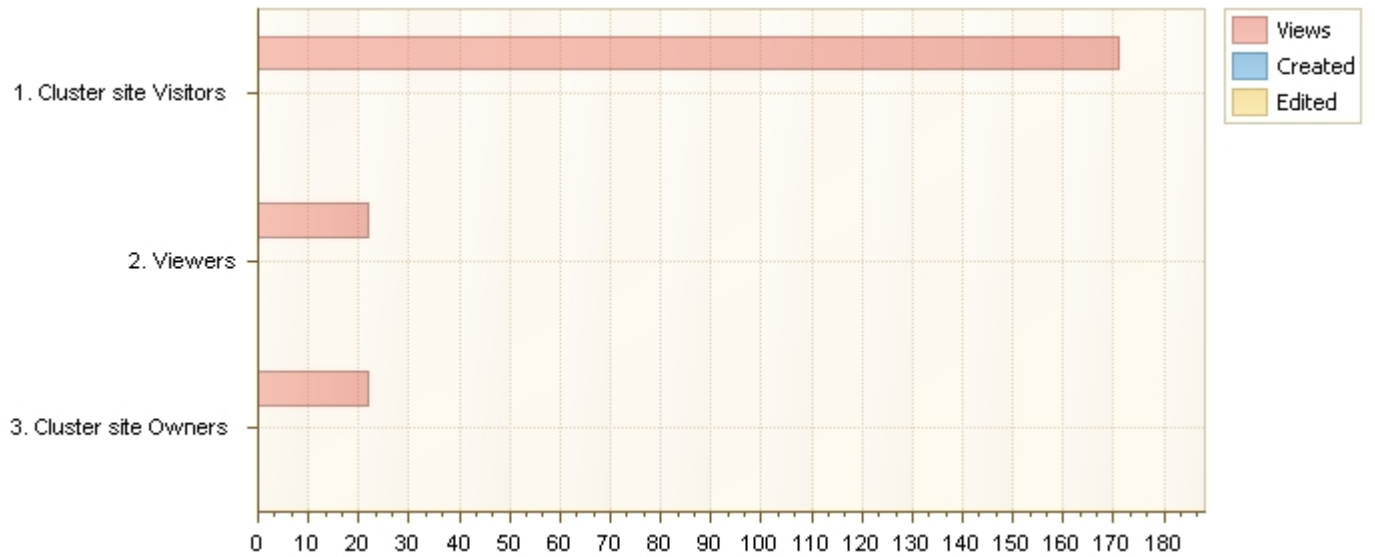

List items by SharePoint groups

List items usage by users of SharePoint groups

Current filters:

Date Range

10/2/2011 - 11/2/2011

Group name	Views	Created	Edited	Deleted
Cluster site Owners	22	0	0	0
Viewers	22	0	0	0
Cluster site Visitors	171	0	0	0
	Total: 215	Total: 0	Total: 0	Total: 0