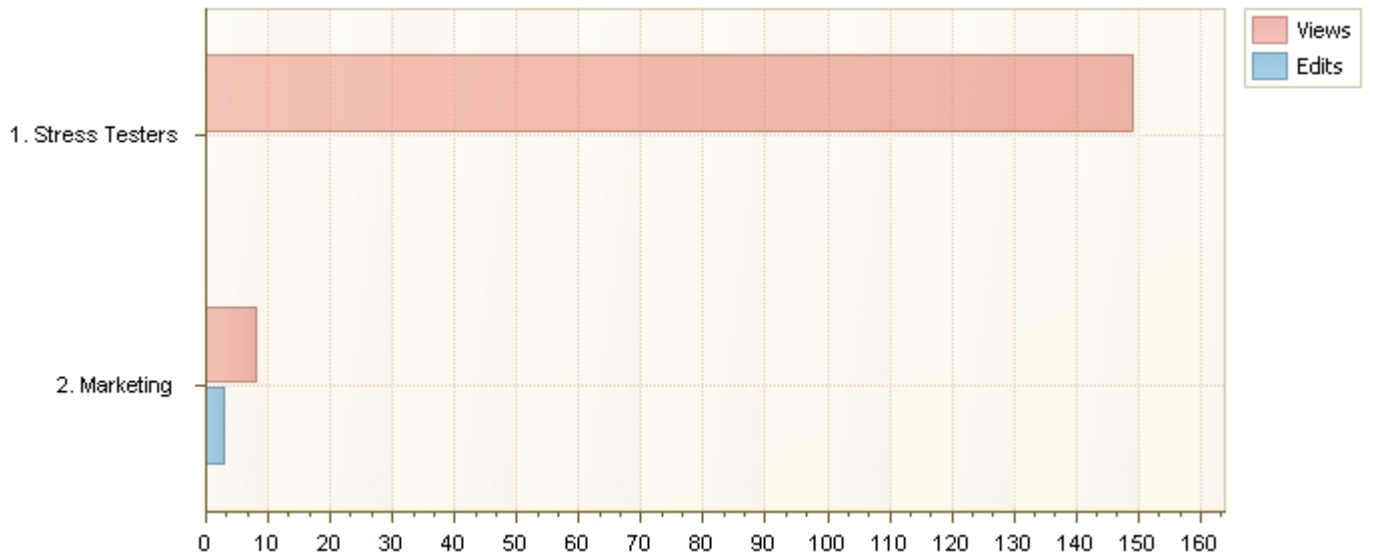

List items by SharePoint departments

Usage of list items by SharePoint department

Current filters:

Date Range

10/10/2011 - 11/10/2011

Department	Views	Edits	Created	Deleted
Marketing	8	3	15	3
Stress Testers	149	0	0	0
	Total: 157	Total: 3	Total: 15	Total: 3