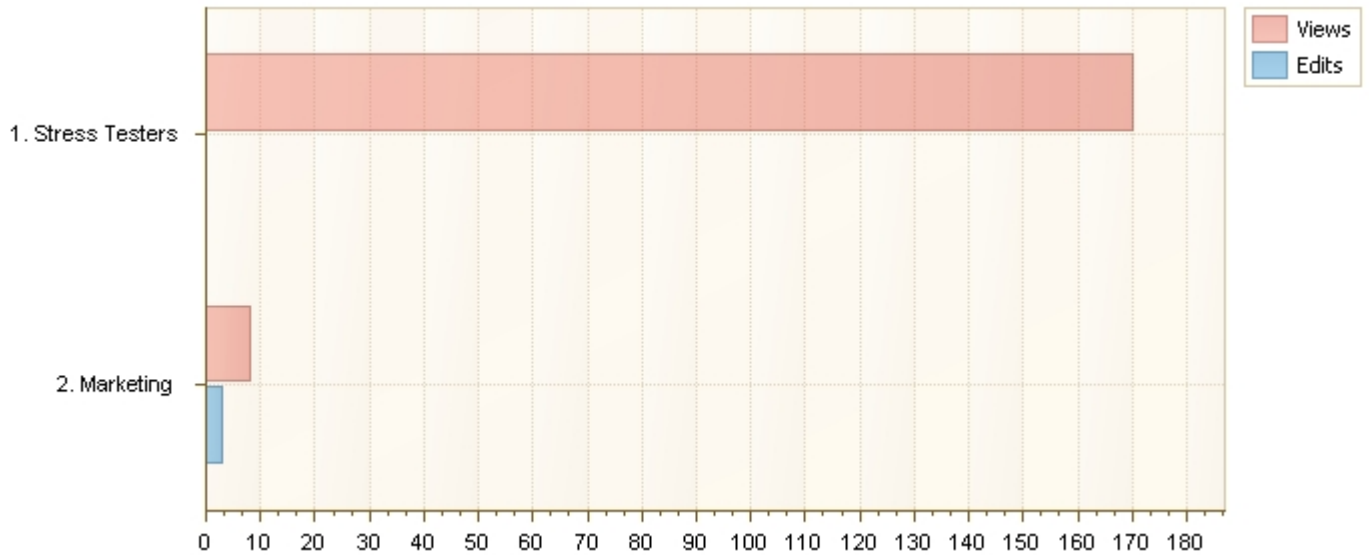

List items by Active Directory departments

Usage of list items by Active Directory department

Current filters:

Date Range 10/15/2011 - 11/15/2011

Department	Views	Edits	Created	Deleted
Marketing	8	3	15	3
Stress Testers	170	0	0	0
	Total: 178	Total: 3	Total: 15	Total: 3