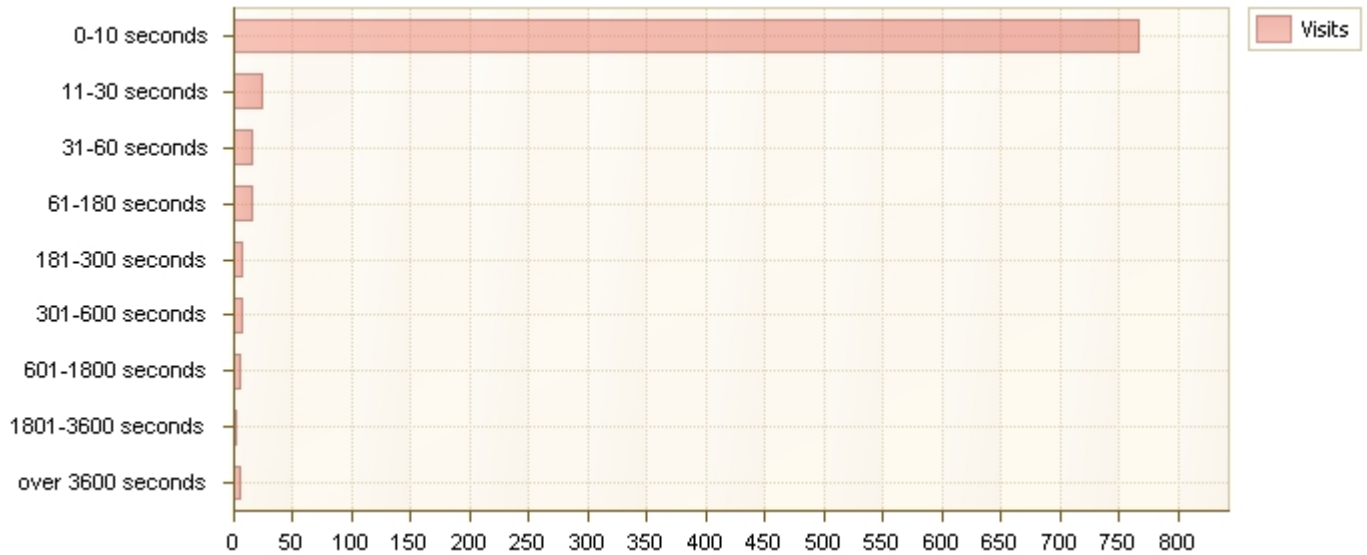

Length of visits

This report shows how long the visitor stayed on the site or site collection

Length of visits	Visits	Percentage of all visits
0-10 seconds	766	90.65 %
11-30 seconds	24	2.84 %
31-60 seconds	15	1.78 %
61-180 seconds	16	1.89 %
181-300 seconds	6	0.71 %
301-600 seconds	7	0.83 %
601-1800 seconds	5	0.59 %
1801-3600 seconds	1	0.12 %
over 3600 seconds	5	0.59 %
Total: 845		