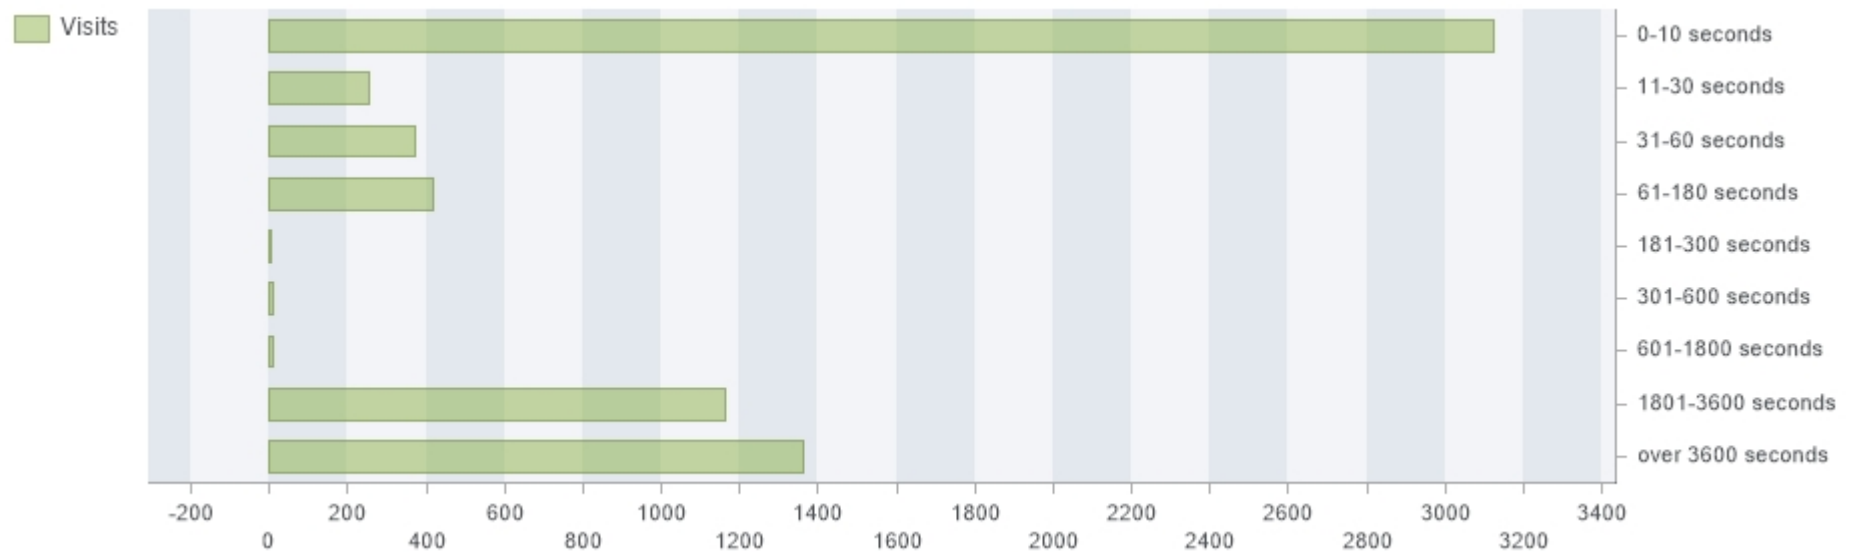

Length of visits

This report shows how long the visitor stayed on the site or site collection

Current filters:

Date Range

10/15/2018 - 11/15/2018

Include logons

All logons

Length of visits	Visits	Percentage of all visits
0-10 seconds	3123	46.57 %
11-30 seconds	253	3.77 %
31-60 seconds	369	5.50 %
61-180 seconds	415	6.19 %
181-300 seconds	4	0.06 %
301-600 seconds	0	0.00 %
601-1800 seconds	0	0.00 %
1801-3600 seconds	0	0.00 %
over 3600 seconds	0	0.00 %

301-600 seconds	11	0.16 %
601-1800 seconds	8	0.12 %
1801-3600 seconds	1161	17.31 %
over 3600 seconds	1362	20.31 %
Total: 6706		