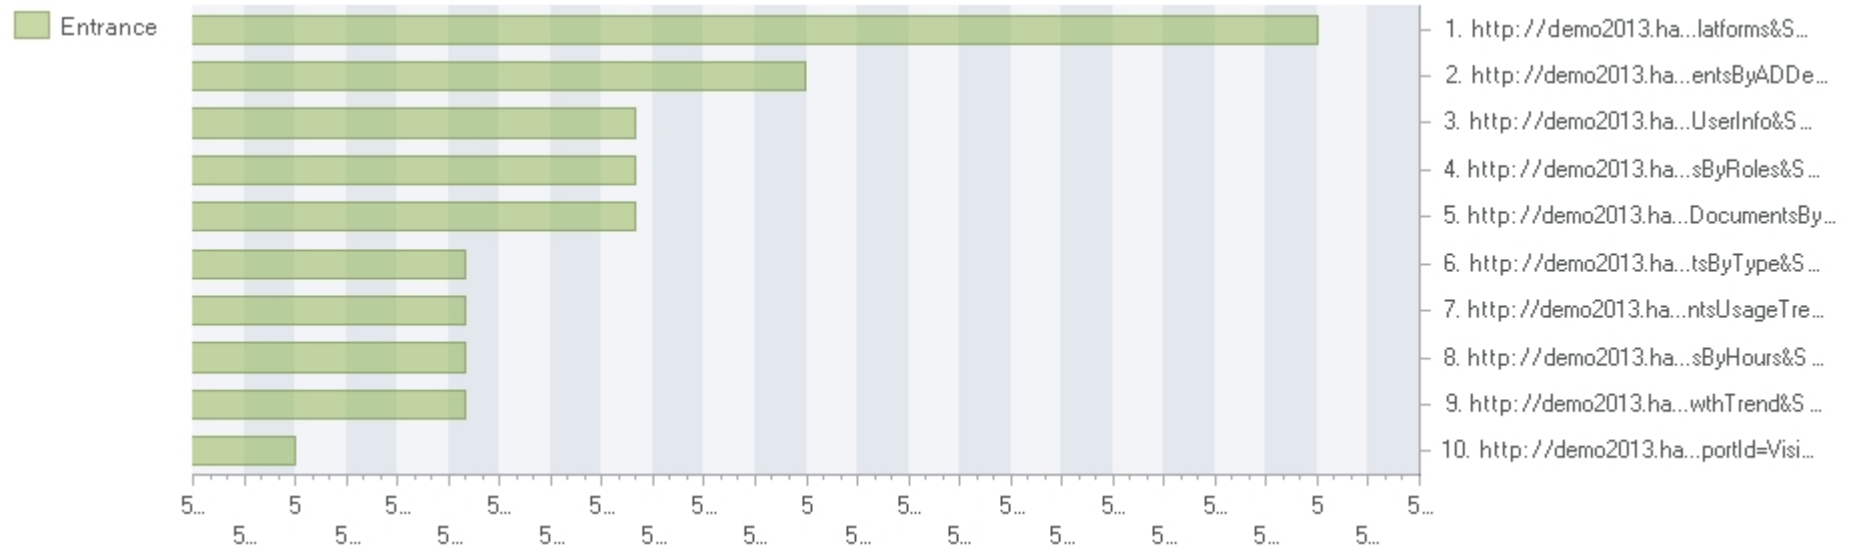

# Landing pages

Popularity of pages on which visitors begin their visit

Current filters:

Date Range

10/7/2018 - 11/7/2018

Include logons

All logons

Page	Entrances	Bounces	Bounce rate
<a href="http://demo2013.harepoint.com/_layouts/MAPILab/Statistics/Report.aspx?ReportId=Platforms&amp;Scope=Site">http://demo2013.harepoint.com/_layouts/MAPILab/Statistics/Report.aspx?ReportId=Platforms&amp;Scope=Site</a>	57	20	35.09 %
<a href="http://demo2013.harepoint.com/_layouts/MAPILab/Statistics/Report.aspx?ReportId=DocumentsByADDepartments">http://demo2013.harepoint.com/_layouts/MAPILab/Statistics/Report.aspx?ReportId=DocumentsByADDepartments</a>	54	29	53.70 %