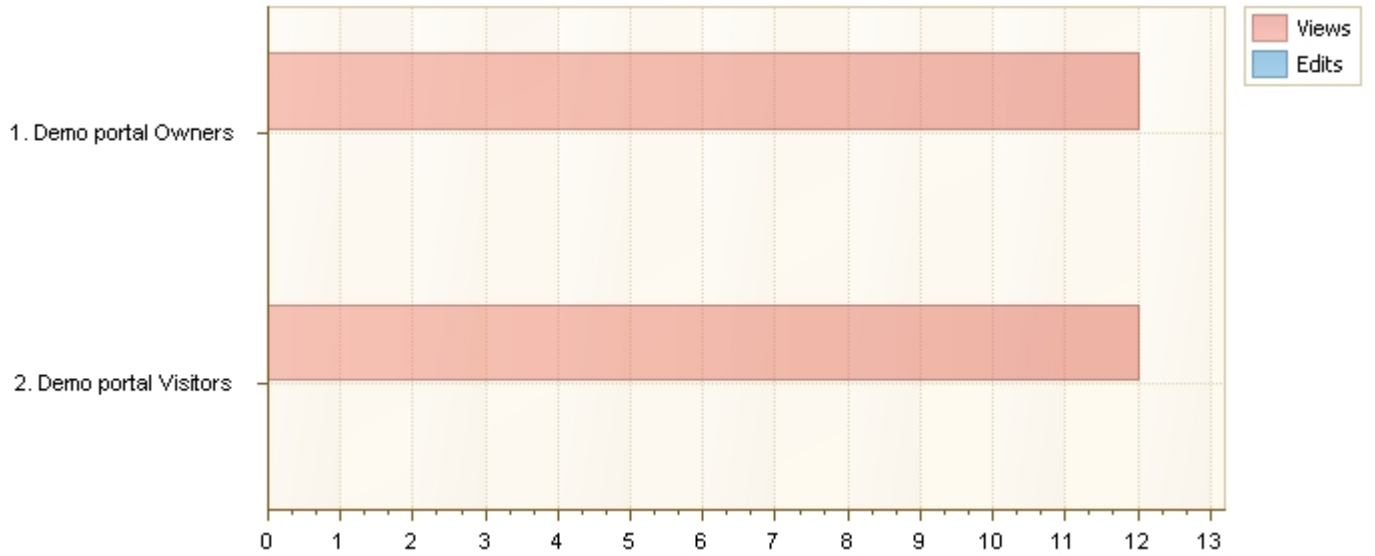

Documents by SharePoint groups

Documents usage by users of SharePoint groups

Group name	Views	Edits	Created	Deleted
Demo portal Visitors	12	0	0	0
Demo portal Owners	12	0	0	0
	Total: 24	Total: 0	Total: 0	Total: 0