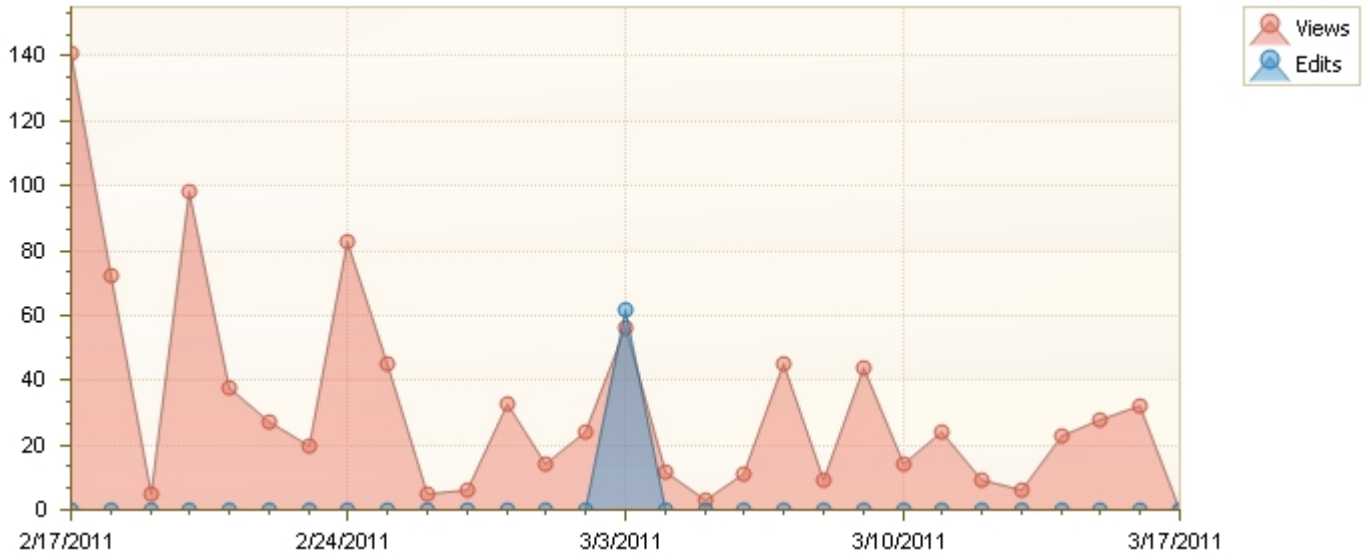

Document usage overview

General information about daily work with the documents

Date	Views	Edits	Created	Deleted	Authors
3/17/2011	0	0	0	0	0
3/16/2011	32	0	0	0	0
3/15/2011	28	0	0	0	0
3/14/2011	23	0	0	0	0
3/13/2011	6	0	0	0	0
3/12/2011	9	0	0	0	0
3/11/2011	24	0	0	0	0
3/10/2011	14	0	0	0	0
3/9/2011	44	0	0	0	0
3/8/2011	9	0	0	0	0
3/7/2011	45	0	1	0	1
3/6/2011	11	0	0	0	0
3/5/2011	3	0	0	0	0
3/4/2011	12	0	0	0	0
3/3/2011	56	62	31	0	1
3/2/2011	24	0	0	0	0
3/1/2011	14	0	0	0	0
2/28/2011	33	0	0	0	0
2/27/2011	6	0	0	0	0
2/26/2011	5	0	0	0	0
2/25/2011	45	0	0	0	0
2/24/2011	83	0	0	0	0

2/23/2011	20	0	0	0	0	
2/22/2011	27	0	0	0	0	
2/21/2011	38	0	0	0	0	
2/20/2011	98	0	0	0	0	
2/19/2011	5	0	0	0	0	
2/18/2011	72	0	0	0	0	
2/17/2011	141	0	0	0	0	
		Total: 9	Total: 62	Total: 32	Total: 0	Total: 2