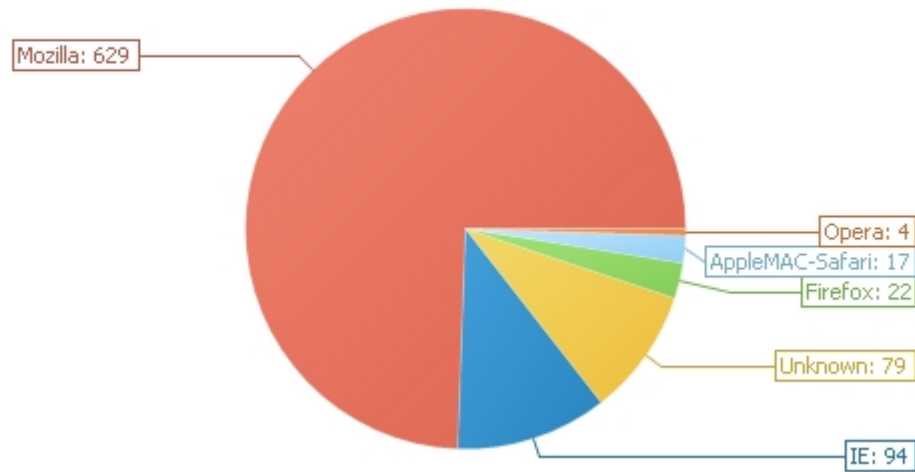

Browsers

Browsers of users of a site or site collection

Visits

| Browser | Visits | Visits rate |
|-----------------|--------|-------------|
| Mozilla | 629 | 74.44 % |
| IE | 94 | 11.12 % |
| Unknown | 79 | 9.35 % |
| Firefox | 22 | 2.60 % |
| AppleMAC-Safari | 17 | 2.01 % |
| Opera | 4 | 0.47 % |
| Total: 845 | | |