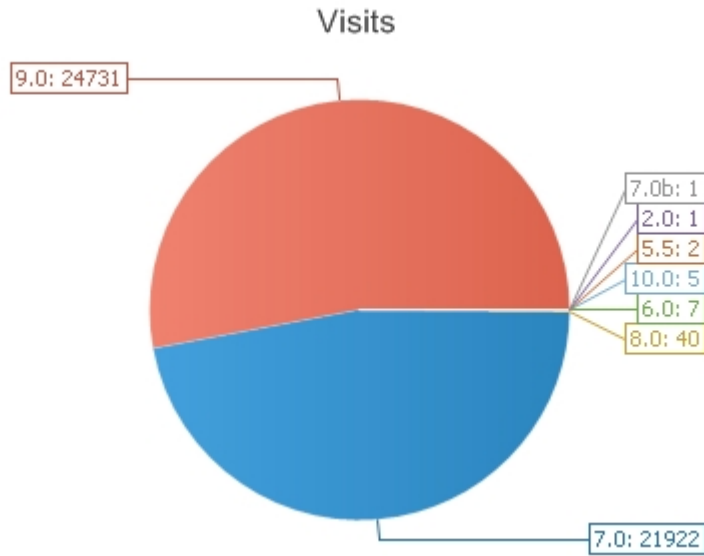

# Browser versions

Information about visits associated with given browser version

**Current filters:**

Date Range 6/25/2012 - 7/25/2012  
 Include logons All logons  
 Browser IE

Browser version	Visits	Current browser rate	All browsers rate
9.0	24731	52.95 %	22.44 %
7.0	21922	46.93 %	19.89 %
8.0	40	0.09 %	0.04 %
6.0	7	0.01 %	0.01 %
10.0	5	0.01 %	0.00 %
5.5	2	0.00 %	0.00 %
7.0b	1	0.00 %	0.00 %
2.0	1	0.00 %	0.00 %
<b>Total: 46709</b>			